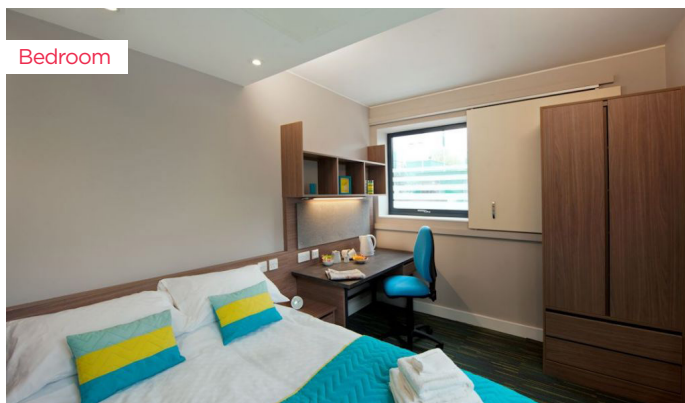

Liverpool Residence

Campus Swimming Pool

Our Summer School

Our summer school takes place on Liverpool University's main city centre campus, within walking distance of Liverpool's top tourist attractions. Accommodation, dining and social space are all located in the same complex with classrooms, swimming pool and sports hall just a few minutes walk away.

Accommodation

Single rooms with en-suite bathroom

Facilities

- Common room for evening activities
- Large screen for film nights
- Free campus Wi-Fi, coffee shop, bank, supermarket & ATMs

Sports

- 25 metre indoor swimming pool
- 2 sports halls
- Outdoor football at nearby park

Bedroom